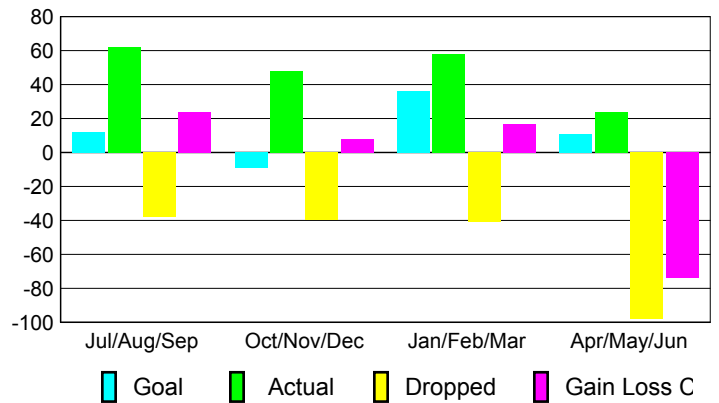

Membership Results 2008-2009

Goal, New, Dropped, Gain/Loss

Comparison of Membership Gain/Loss

Current Year Compared to the Previous Year