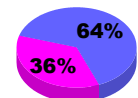

Membership Results 2008-2009

Membership 2007-2008

Month	Net Memb Goal	Actual New Memb	Actual Dropped Memb	Gain/Loss of Memb	Gain/Loss of Memb
Jul/Aug/Sep	12	62	-38	24	1
Oct/Nov/Dec	-9	48	-40	8	19
Jan/Feb/Mar	36	58	-41	17	-4
Apr/May/June	11	24	-98	-74	-1
Totals	50	192	-217	-25	15

Membership Results 2008-2009

Goal, New, Dropped, Gain/Loss

Comparison of Membership Gain/Loss

Current Year Compared to the Previous Year

Gender Comparison 2008-2009

Jul/Aug/Sep

Oct/Nov/Dec

Jan/Feb/Mar

Apr/May/June

Male

Female