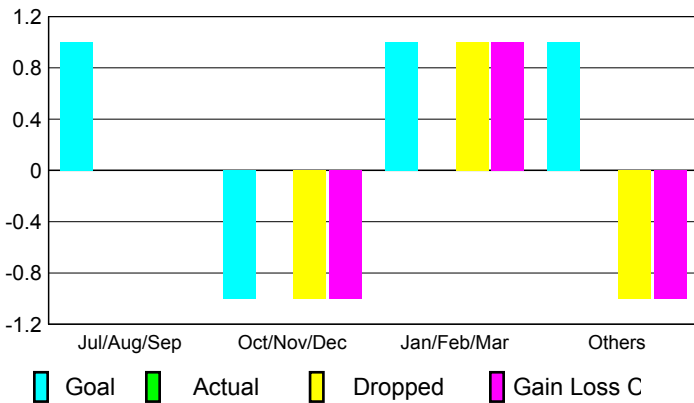

2008-2009 GMT Quarterly Report for District (or Undistricted) **District 21 C**

GMT: **Kenneth C Schwols**

Location: **ARIZONA**

GMT CA: **1 & 2**

CLUBS

Club Results 2008-2009

Clubs 2007-2008

Month	New Club Goal	Actual New Clubs	Actual Dropped Clubs	Gain/Loss of Clubs	Gain/Loss of Clubs
Jul/Aug/Sep	1	0	0	0	0
Oct/Nov/Dec	-1	0	-1	-1	0
Jan/Feb/Mar	1	0	1	1	0
Apr/May/June	1	0	-1	-1	0
Totals	2	0	-1	-1	0

Club Results 2008-2009

Goal, New, Dropped, Gain/Loss

Comparison of Club Gain/Loss

Current Year Compared to the Previous Year

YTD Status Quo Clubs 2008-2009

Status Quo Clubs Compared to Status Quo Members

MEMBERSHIP

Membership Results 2008-2009

Membership 2007-2008

Month	Net Memb Goal	Actual New Memb	Actual Dropped Memb	Gain/Loss of Memb	Gain/Loss of Memb
Jul/Aug/Sep	12	62	-38	24	1
Oct/Nov/Dec	-9	48	-40	8	19
Jan/Feb/Mar	36	58	-41	17	-4
Apr/May/June	11	24	-98	-74	-1
Totals	50	192	-217	-25	15