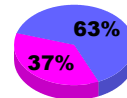

Membership Results 2008-2009

Membership 2007-2008

Month	Net Memb Goal	Actual New Memb	Actual Dropped Memb	Gain/Loss of Memb	Gain/Loss of Memb
Jul/Aug/Sep	12	62	-38	24	1
Oct/Nov/Dec	-9	48	-40	8	19
Jan/Feb/Mar	36	58	-41	17	-4
Apr/May/June	11	24	-98	-74	-1
Totals	50	192	-217	-25	15

Membership Results 2008-2009

Goal, New, Dropped, Gain/Loss

Comparison of Membership Gain/Loss

Current Year Compared to the Previous Year

Gender Comparison 2008-2009

Jul/Aug/Sep

Oct/Nov/Dec

Jan/Feb/Mar

Apr/May/June

Male

Female