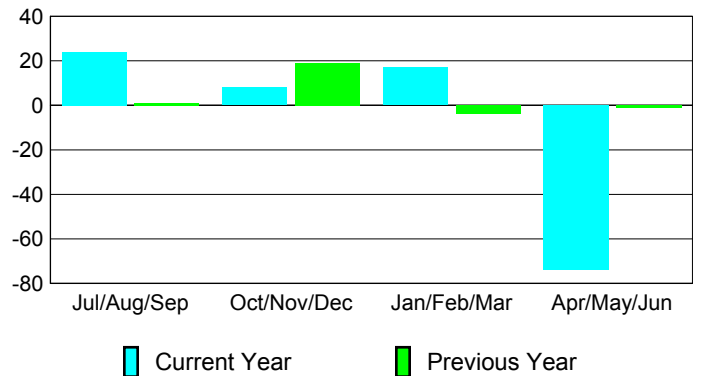

Membership Results 2008-2009

Membership 2007-2008

Month	Net Memb Goal	Actual New Memb	Actual Dropped Memb	Gain/Loss of Memb	Gain/Loss of Memb
Jul/Aug/Sep	12	62	-38	24	1
Oct/Nov/Dec	-9	48	-40	8	19
Jan/Feb/Mar	36	58	-41	17	-4
Apr/May/June	11	24	-98	-74	-1
Totals	50	192	-217	-25	15

Membership Results 2008-2009

Goal, New, Dropped, Gain/Loss

Comparison of Membership Gain/Loss

Current Year Compared to the Previous Year

Gender Comparison 2008-2009

Jul/Aug/Sep

Oct/Nov/Dec

Jan/Feb/Mar

Apr/May/June

Male

Female