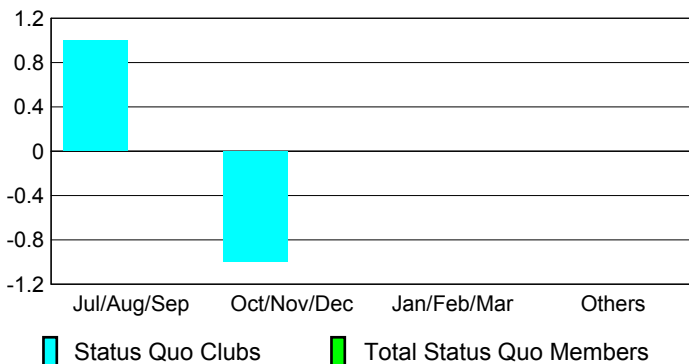

2008-2009 GMT Quarterly Report for District (or Undistricted) **District 21 C**

GMT: **Kenneth C Schwols**

Location: **ARIZONA**

GMT CA: **1 & 2**

CLUBS

Club Results 2008-2009

Clubs 2007-2008

Month	New Club Goal	Actual New Clubs	Actual Dropped Clubs	Gain/Loss of Clubs	Gain/Loss of Clubs
Jul/Aug/Sep	1	0	0	0	0
Oct/Nov/Dec	-1	0	-1	-1	0
Jan/Feb/Mar	1	0	1	1	0
Apr/May/June	1	0	-1	-1	0
Totals	2	0	-1	-1	0

Club Results 2008-2009

Goal, New, Dropped, Gain/Loss

Comparison of Club Gain/Loss

Current Year Compared to the Previous Year

YTD Status Quo Clubs 2008-2009

Status Quo Clubs Compared to Status Quo Members

MEMBERSHIP

Membership Results 2008-2009

Membership 2007-2008

Month	Net Memb Goal	Actual New Memb	Actual Dropped Memb	Gain/Loss of Memb	Gain/Loss of Memb
Jul/Aug/Sep	12	62	-38	24	1
Oct/Nov/Dec	-9	48	-40	8	19
Jan/Feb/Mar	36	58	-41	17	-4
Apr/May/June	11	24	-98	-74	-1
Totals	50	192	-217	-25	15