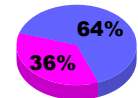

Membership Results 2008-2009

Membership 2007-2008

Month	Net Memb Goal	Actual New Memb	Actual Dropped Memb	Gain/Loss of Memb	Gain/Loss of Memb
Jul/Aug/Sep	12	62	-38	24	1
Oct/Nov/Dec	-9	48	-40	8	19
Jan/Feb/Mar	36	58	-41	17	-4
Apr/May/June	11	24	-98	-74	-1
Totals	50	192	-217	-25	15

Membership Results 2008-2009

Goal, New, Dropped, Gain/Loss

Comparison of Membership Gain/Loss

Current Year Compared to the Previous Year

Gender Comparison 2008-2009

Jul/Aug/Sep

Oct/Nov/Dec

Jan/Feb/Mar

Apr/May/June

Male

Female