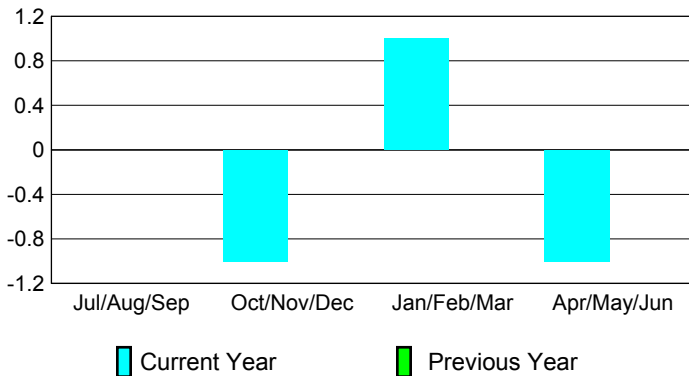

2008-2009 GMT Quarterly Report for District (or Undistricted) **District 21 C**

GMT: **Kenneth C Schwols**

Location: **ARIZONA**

GMT CA: **1 & 2**

CLUBS

Club Results 2008-2009

Clubs 2007-2008

Month	New Club Goal	Actual New Clubs	Actual Dropped Clubs	Gain/Loss of Clubs	Gain/Loss of Clubs
Jul/Aug/Sep	1	0	0	0	0
Oct/Nov/Dec	-1	0	-1	-1	0
Jan/Feb/Mar	1	0	1	1	0
Apr/May/June	1	0	-1	-1	0
Totals	2	0	-1	-1	0

Club Results 2008-2009

Goal, New, Dropped, Gain/Loss

Comparison of Club Gain/Loss

Current Year Compared to the Previous Year

YTD Status Quo Clubs 2008-2009

Status Quo Clubs Compared to Status Quo Members

MEMBERSHIP